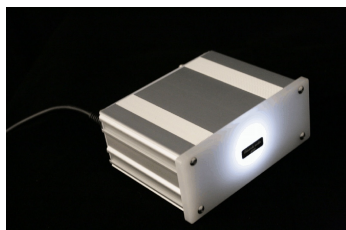

Edwards Audio is a brand of **TALK Electronics**